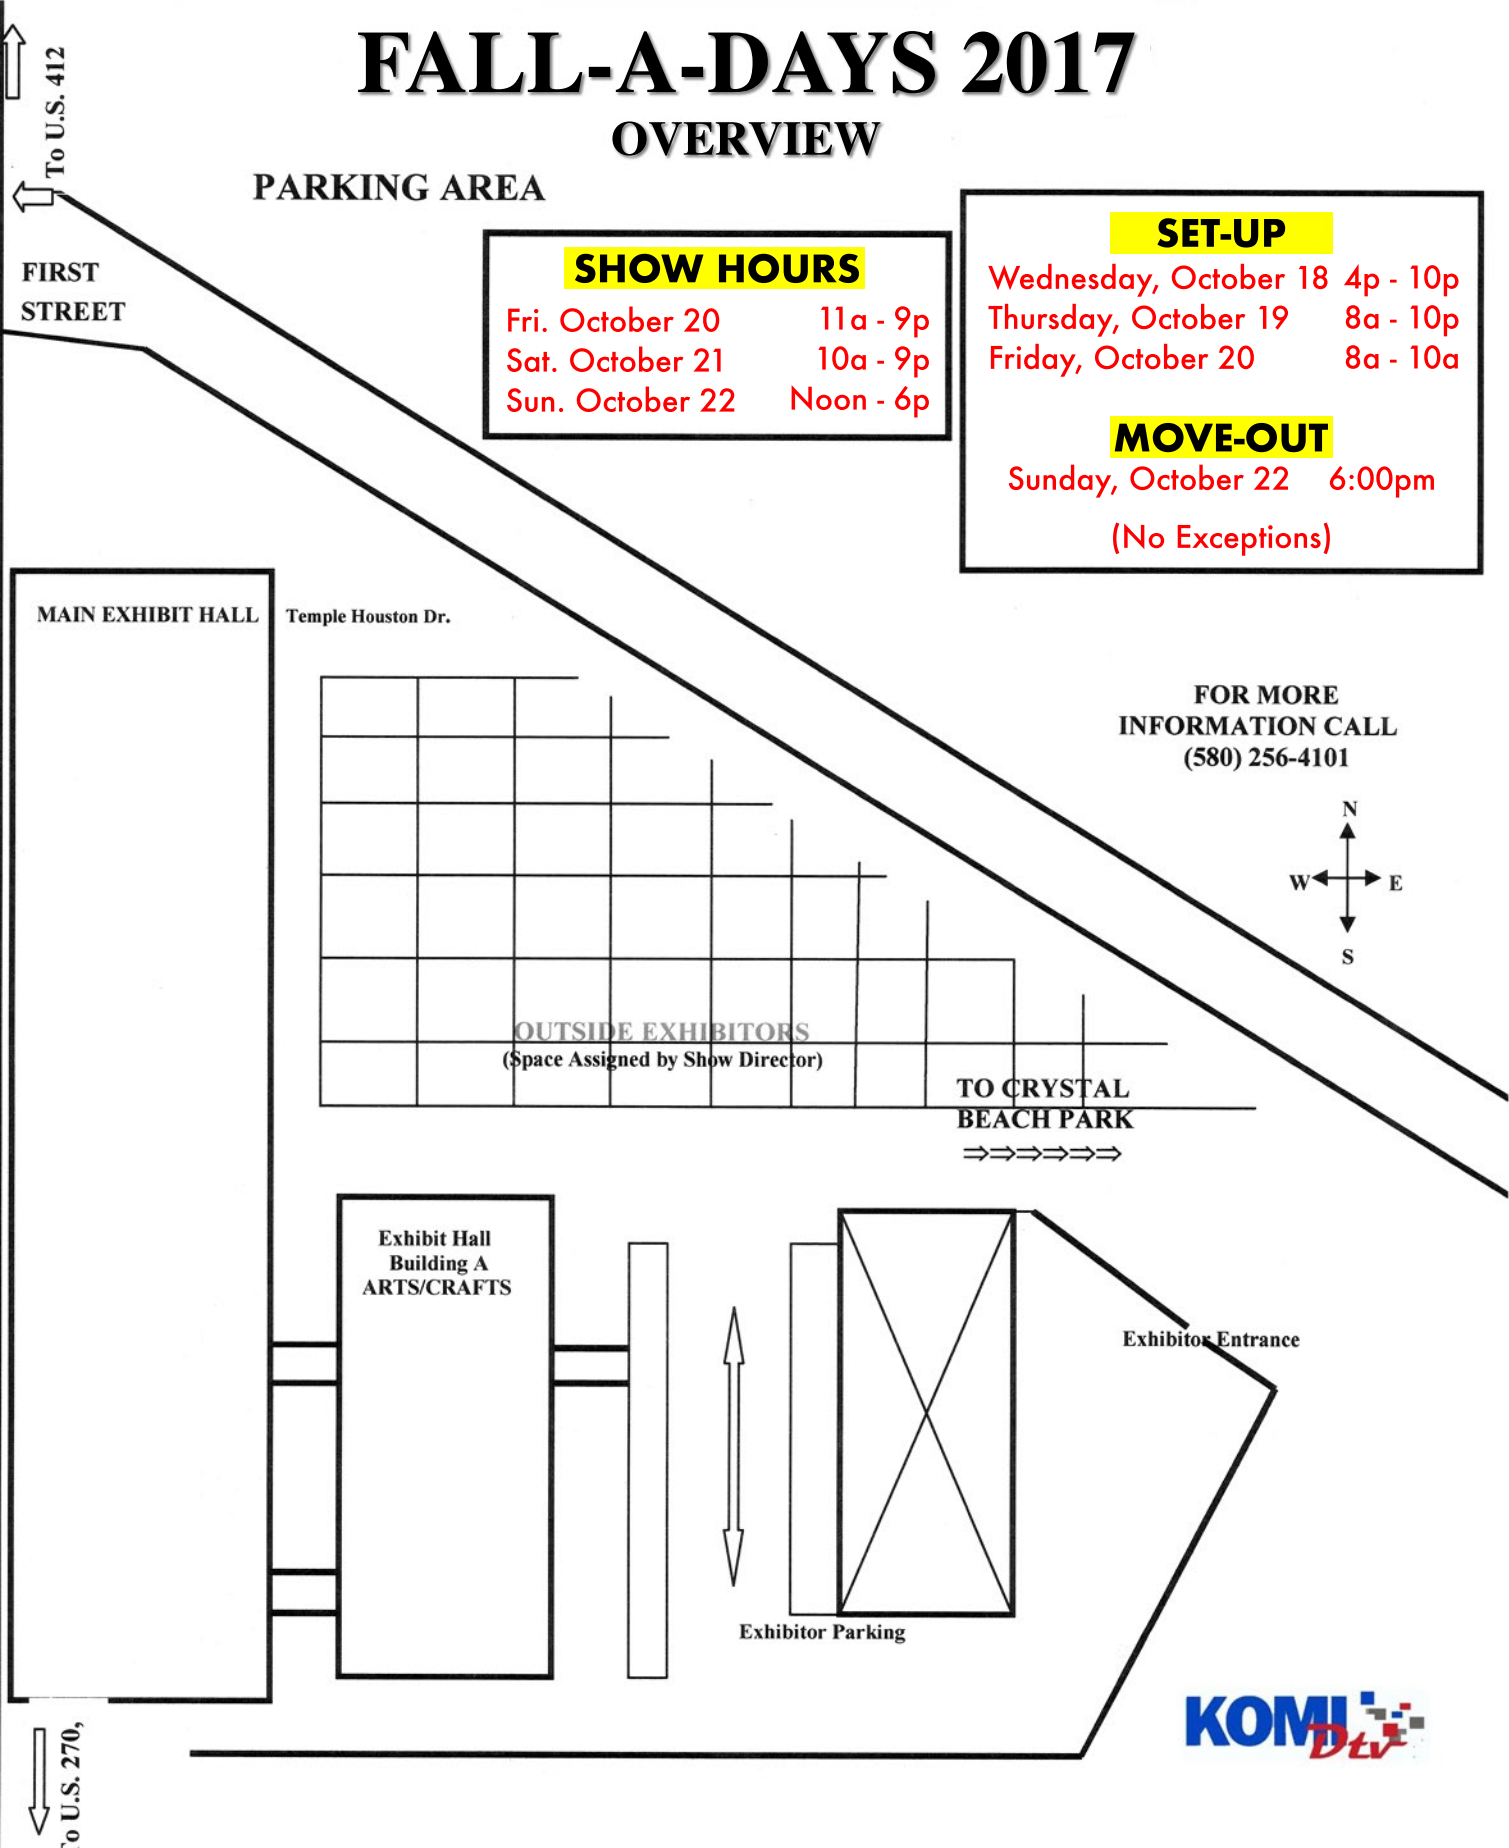

FALL-A-DAYS 2017

OVERVIEW

PARKING AREA

SHOW HOURS

Fri. October 20 11a - 9p
 Sat. October 21 10a - 9p
 Sun. October 22 Noon - 6p

SET-UP

Wednesday, October 18 4p - 10p
 Thursday, October 19 8a - 10p
 Friday, October 20 8a - 10a

MOVE-OUT

Sunday, October 22 6:00pm

(No Exceptions)

FOR MORE INFORMATION CALL
 (580) 256-4101