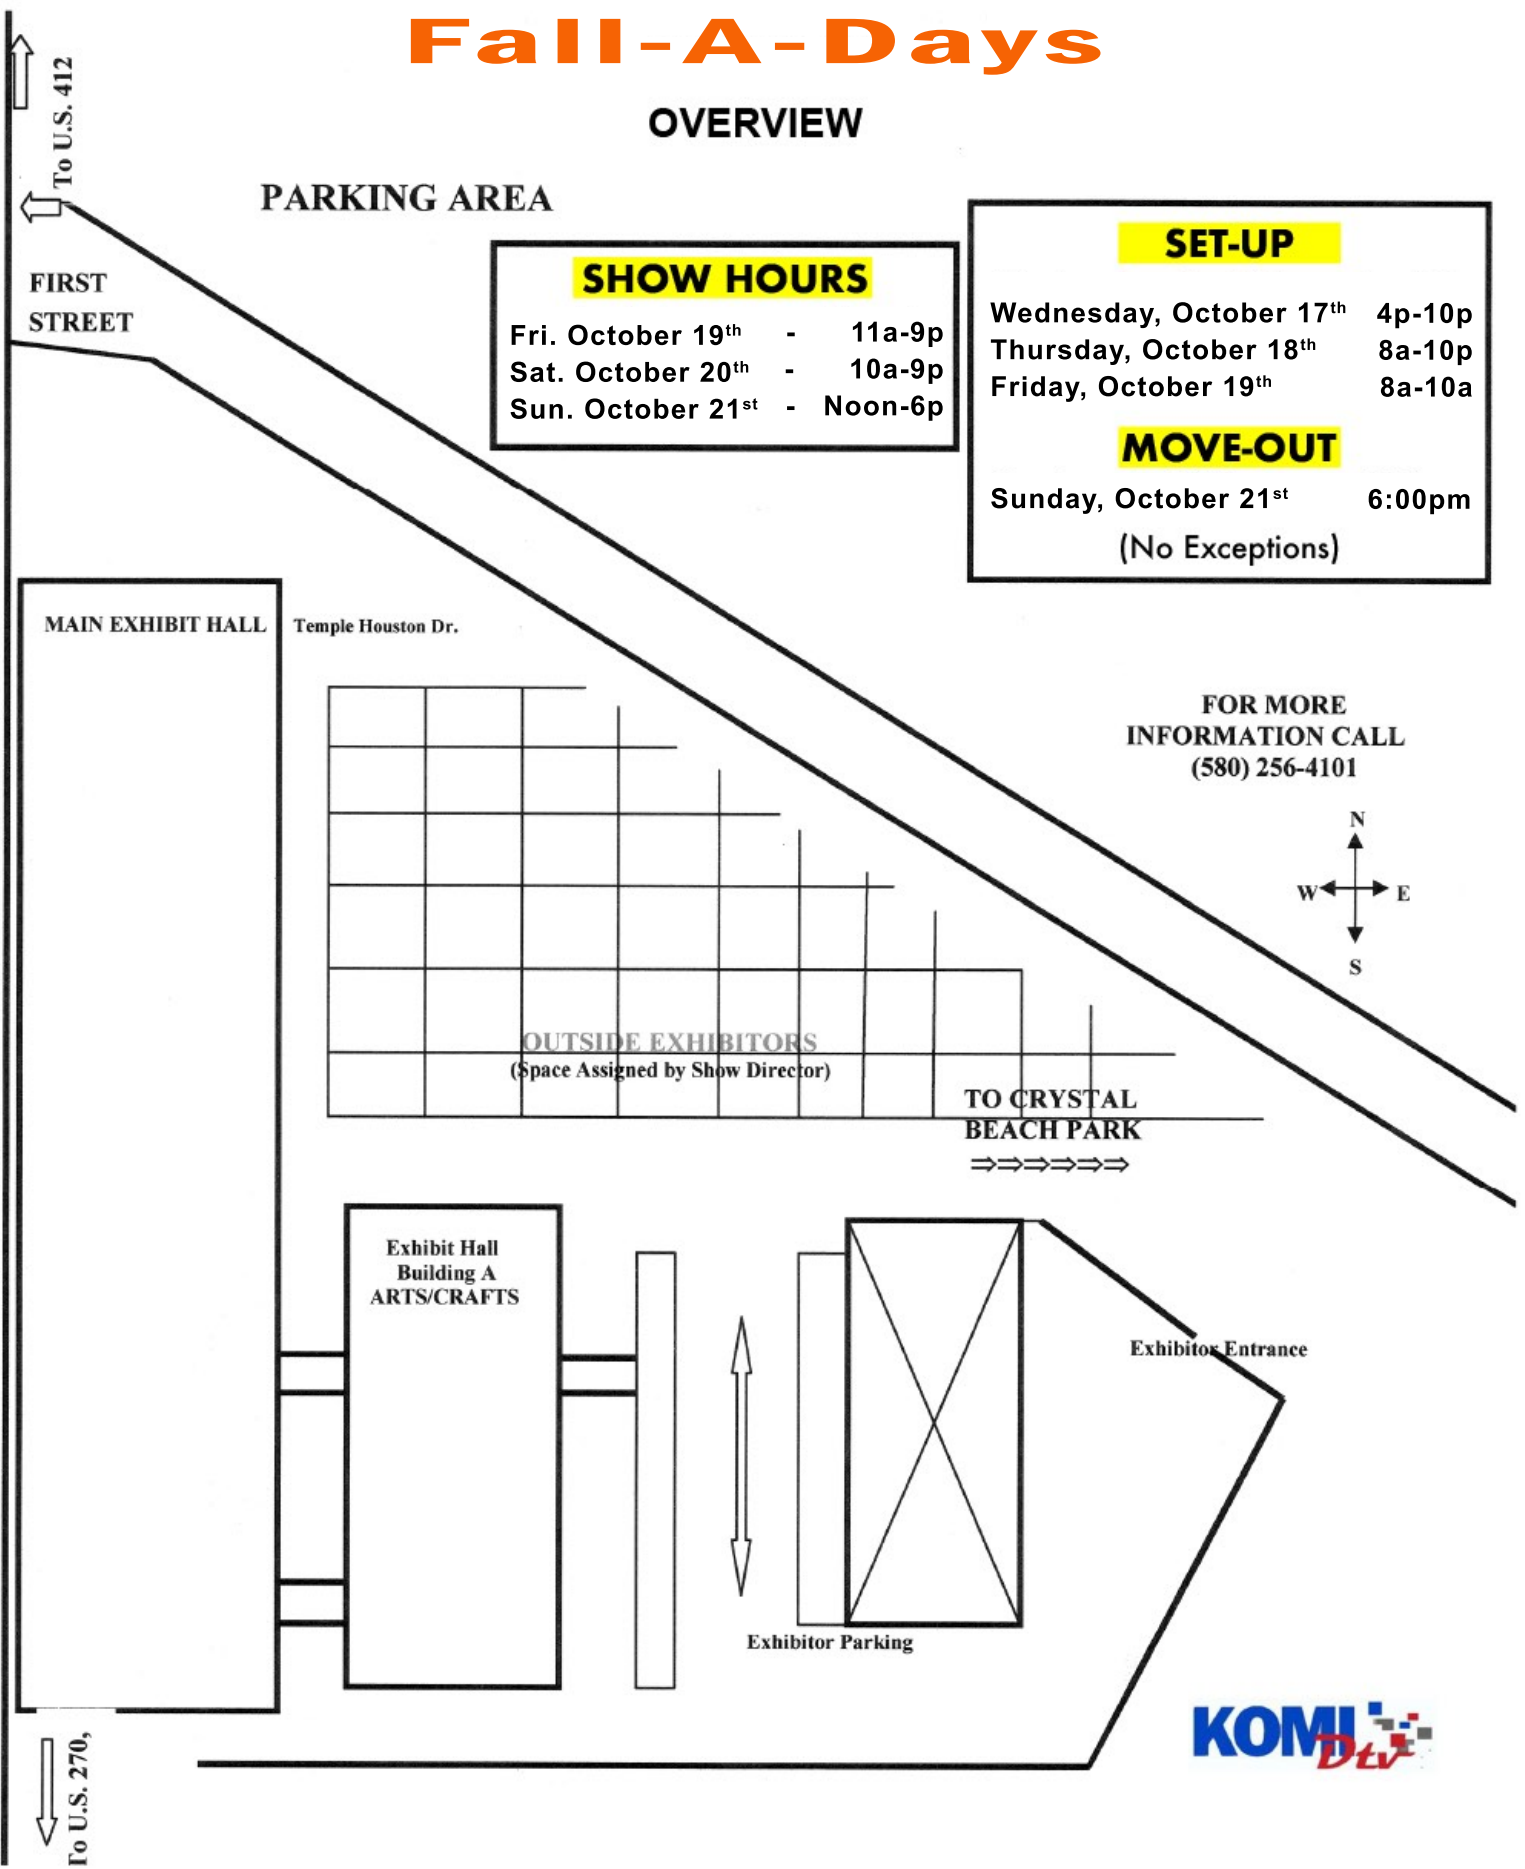

Fall-A-Days

OVERVIEW

PARKING AREA

SHOW HOURS

Fri. October 19th - 11a-9p
 Sat. October 20th - 10a-9p
 Sun. October 21st - Noon-6p

SET-UP

Wednesday, October 17th 4p-10p
 Thursday, October 18th 8a-10p
 Friday, October 19th 8a-10a

MOVE-OUT

Sunday, October 21st 6:00pm
 (No Exceptions)

FOR MORE
 INFORMATION CALL
 (580) 256-4101